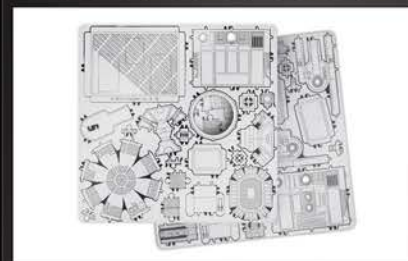

MMS255
DESTROYER DROID™

MMS256
TIE FIGHTER™

MMS253
DARTH VADER'S
TIE ADVANCED X1 STARFIGHTER™

MMS254
IMPERIAL
STAR DESTROYER™

**PARTS CAN BE CLIPPED FROM THE METAL SHEET AND TWEEZERS
MAKE AN IDEAL TOOL FOR BENDING OR TWISTING THE CONNECTION TABS.**