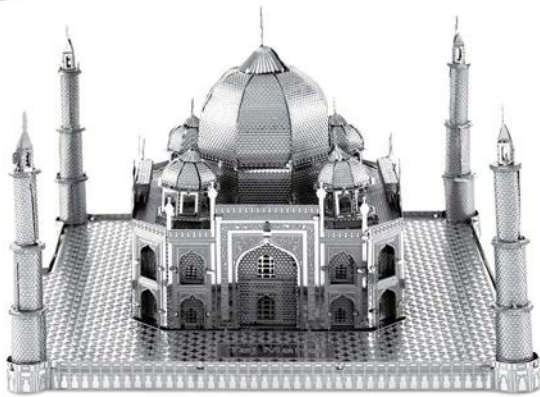

3D METAL

US CAPITOL

ICX002

7.0 x 12.7 x 5.1cm

NOTRE DAME

ICX003

8.1 x 11.7 x 5.1cm

TAJ MAHAL

ICX004

6.4 x 8.9 x 8.9cm

SAINT BASIL'S CATHEDRAL

ICX006

8.9 x 6.6 x 8.9cm

TAIPEI 101

ICX007

16.0 x 8.0 x 6.5cm