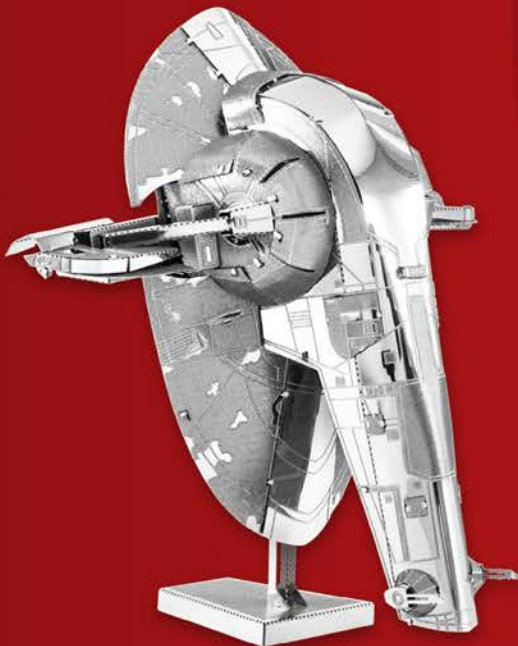

**OUR ONLINE 360° PRODUCT VIEW ALLOWS CUSTOMERS TO ROTATE AND MAGNIFY
EACH STAR WARS MODEL. CHECK IT OUT AT: WWW.FASCINATIONS.COM/STARWARS**

*¡MAS MODELOS
CLASICOS DE
STAR WARS!*

MMS258
SNOWSPEEDER™

MMS259
IMPERIAL SHUTTLE™