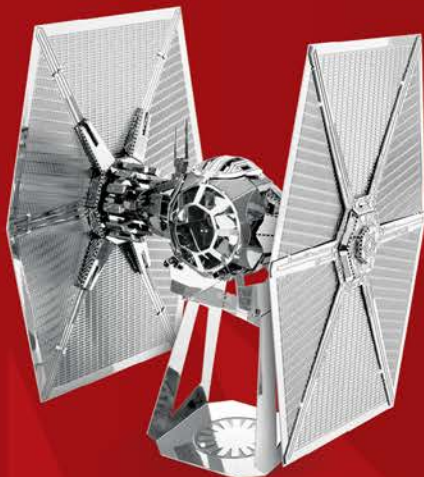

MMS267
SPECIAL FORCES TIE FIGHTER™

STAR WARS: THE FORCE AWAKENS POP

Recibe más de 48 piezas de Metal Earth.
Se incluye una base para recibir un modelo
ensamblado de exhibición.

Item#: MMD48K

Dimensione: 38.1 x 26.7 x 20.3cm