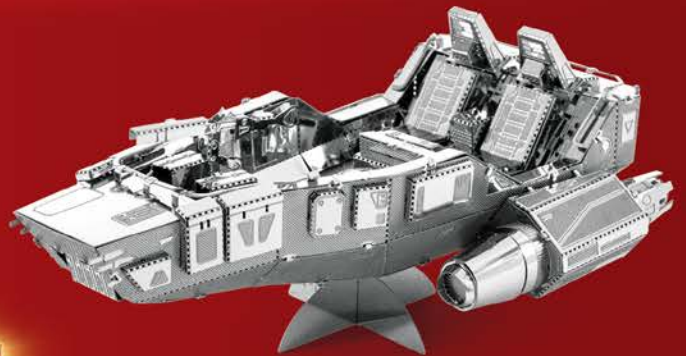

MMS260
SLAVE I™

MMS261
AT-ST™

EARTH[®] MODEL KITS

STAR WARS: THE FORCE AWAKENS MODELS

MMS266
**KYLO REN'S
COMMAND SHUTTLE™**

NEW

MMS271
BB-8™

MMS268
FIRST ORDER SNOWSPEEDER™