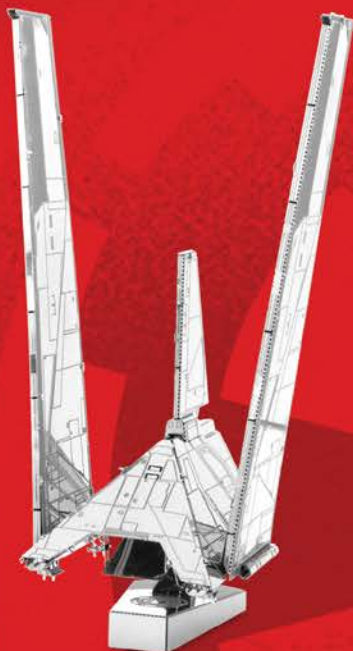

Item#: MMD48K

Dimensione: 38.1 x 26.7 x 20.3cm

METAL EARTH
3D METAL MODEL KITS

NEW

STAR WARS

ROGUE ONE™

MMS274
KRENNIC'S IMPERIAL SHUTTLE™

MMS272
REBEL U-WING FIGHTER™