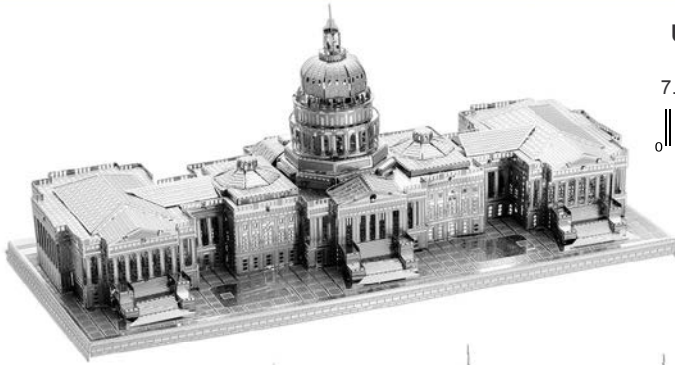

TWO SHEET MODELS

ICCO

3D METAL

US CAPITOL

ICX002

7.0 x 12.7 x 5.1cm