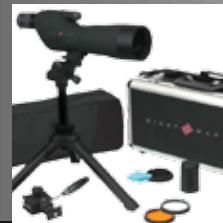

Durability

- Lightweight and dependable construction
- Nitrogen purged

SKU# SM11027K

Included with Kit