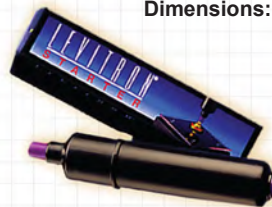

## SELF STARTER

Easy to use handheld Self Starter, spins the top effortlessly!

Dimensions: 6" L x 1" diameter

Power: 1 "AA" battery  
(not included)

Item#: LEVSS

MOQ: 12pcs.

UPC# 732309900216

Battery not included.