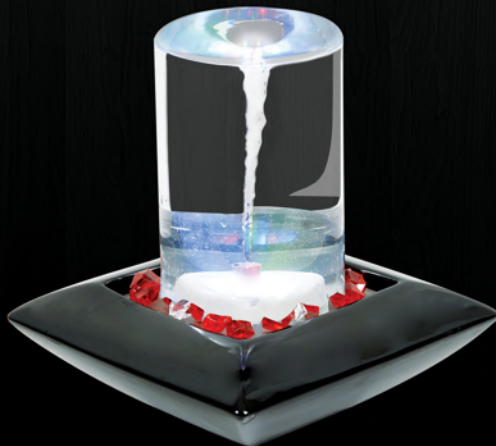

#### Dimensions:

16.5" height  
Bottom of shade 7.5" diameter  
Bottom of stand 5.75" diameter

**Power:** Low voltage adapter. Input 110v/220v  
Output 15 VDC

**Item#:** LAMP1

**MOQ:** 2pcs.

**UPC#:** 032309501120

## TORNADO FOUNTAIN

Adds a touch of elegance to any home décor. Always a conversation piece. Includes clear fountain bowl, Black Base, colorful pebbles and a low voltage 12 VAC pump.

**Dimensions:** 23 x 23 x 21.5cm