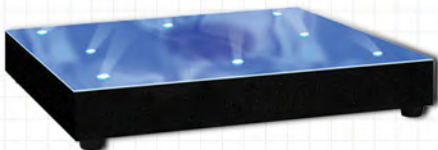

**Dimensions:** Globe 3" diameter

Base 7.25"L x 7.25"W x 1.5" H

**Power:** Low voltage adapter. Input 110v/220v; output 15VDC

**Item#:** LEVG25

**MOQ:** 4pcs.

**UPC#:** 032309001105

*An accessory is included to make levitating the Hover Disc extremely easy.*

## ULTIMATE

Space Age Metallic Design  
Includes adjustable tripod leveling system  
Dimensions : 7.0 "L x 7.0 "W x 3.0 "D

*Magnetic levitation using only the lifting power of permanent magnets. No batteries required. Spin the top, lift the top then watch it float miraculously in space*