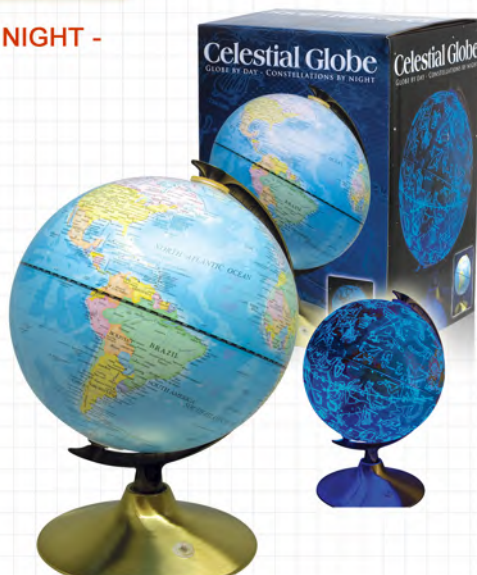

ILLUMINATED GLOBES

CITY LIGHTS EARTH GLOBES

CAPTURE THE BEAUTY OF LIGHTS FROM EARTH AT NIGHT.

City Lights™ globes automatically turn and illuminate the cities of our world. Your City Lights™ globe will continuously revolve slowly as long as the adapter is plugged into the mirrored base.

City Lights™ Globes complement any décor. Display in home, office, study - anywhere you want to make a statement.

U.S. and International Patents Pend.

Dimensions: 10" diameter globe; Mirror base – 5.5" diameter

Power: Low voltage adapter. Input 110 volts; Output 9VAC

Item#: CITYL2

MOQ: 2pcs.

UPC#: 032309001020

Product includes one low voltage adapter.

Celestial Globe

**EARTH BY DAY - CONSTELLATIONS BY NIGHT -
TWO GLOBES IN ONE!**

- Advanced optical sensor automatically activates illuminated display showing 88 constellations whenever room darkens.
- Excellent "night-light" and a unique tool for geographers and astronomers alike.
- 8" globe with daylight Earth graphics and night time/ darkened room Constellation graphics.

Dimensions: 8" diameter

Power: Line voltage

Item#: CELEST1

MOQ: 4pcs.

UPC#: 032309933161