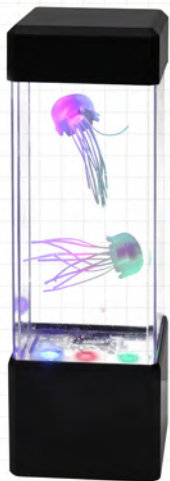

Aquatics

JELLYFISH LAMP

Enjoy owning your own beautiful jellyfish aquarium without the hassles of the periodic cleaning and maintenance. Bring a soothing ambiance to any home or office

Power: 3 "AA" batteries (not included).

Item#: LAMPJELL

MOQ: 6pcs.

UPC#: 032309222487

Turn on the multi-colored display lights then sit back and watch these attractive underwater realms come to life