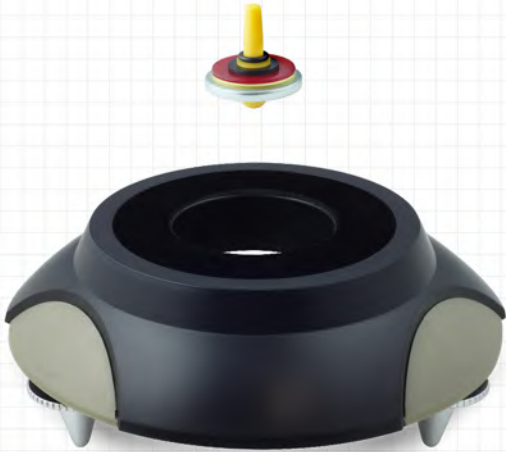

#### Dimensions:

16.5" height  
Bottom of shade 7.5" diameter  
Bottom of stand 5.75" diameter

**Power:** Low voltage adapter. Input 110v/220v  
Output 15 VDC

**Item#:** LAMP1

**MOQ:** 2pcs.

**UPC#:** 032309501120

## THIS HANDSOME DESKTOP DECORATION WILL TRANSFORM YOUR WORK OR PERSONAL SPACE!

First levitate the magnetic hover disc over the World Stage base. Then place your favorite collectibles on the disc and watch them slowly rotate in space! Also includes a 3" Earth Globe with NASA imagery that uses the magnetic disc to levitate and rotate serenely in space. In a low light setting the 8 blue LEDs shining up on your floating object creates a beautiful visual effect. Can levitate up to 12 ounces.

**Dimensions:** Globe 3" diameter

Base 7.25"L x 7.25"W x 1.5" H

**Power:** Low voltage adapter. Input 110v/220v; output 15VDC

**Item#:** LEVG25

**MOQ:** 4pcs.

**UPC#:** 032309001105

*An accessory is included to make levitating the Hover Disc extremely easy.*

## ULTIMATE

Space Age Metallic Design  
Includes adjustable tripod leveling system  
Dimensions : 7.0 "L x 7.0 "W x 3.0 "D

*Magnetic levitation using only the lifting power of permanent magnets. No batteries required. Spin the top, lift the top then watch it float miraculously in space*