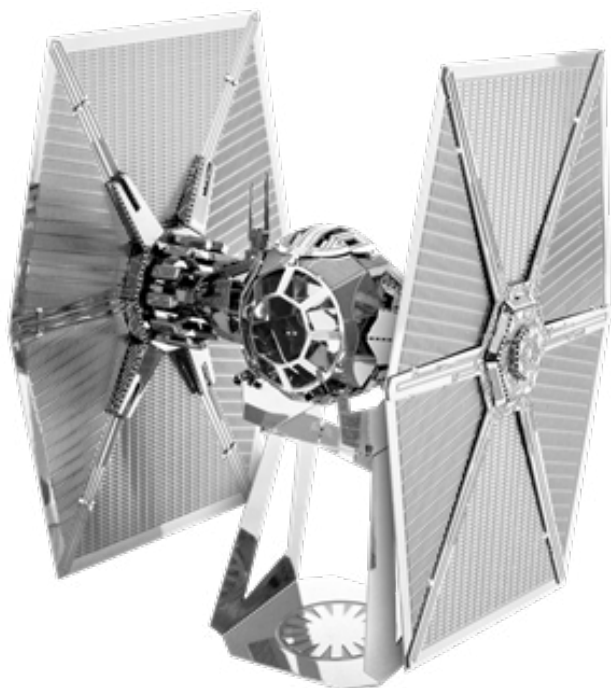

Metal Earth
StarWars TIE Fighter
FAMMS256

Cantidad

 Total