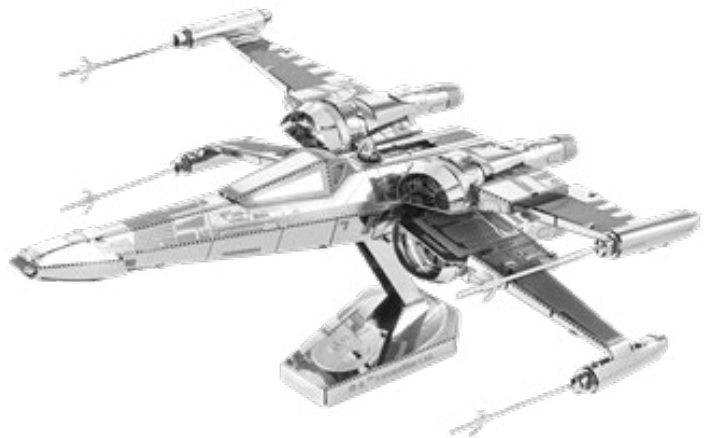

Metal Earth
StarWars Poe Dameron's X-Wing Fighter
FAMMS269

Cantidad	Total
____	____