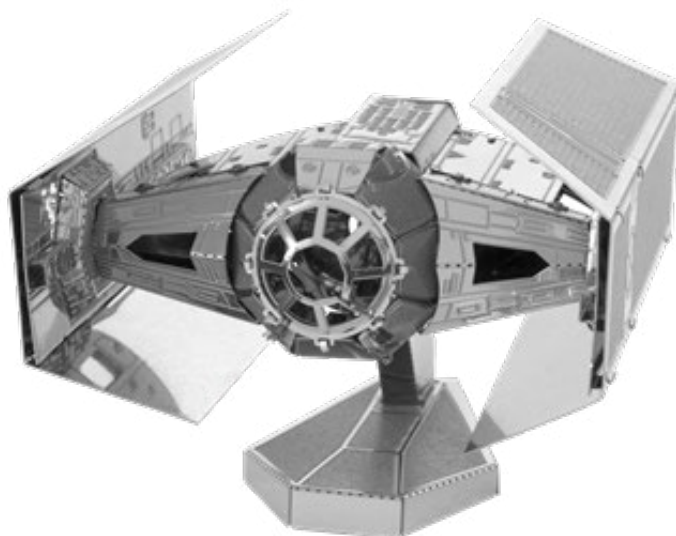

Metal Earth
StarWars Tie Fighter de Darth Vader
FAMMS253

Cantidad

Total